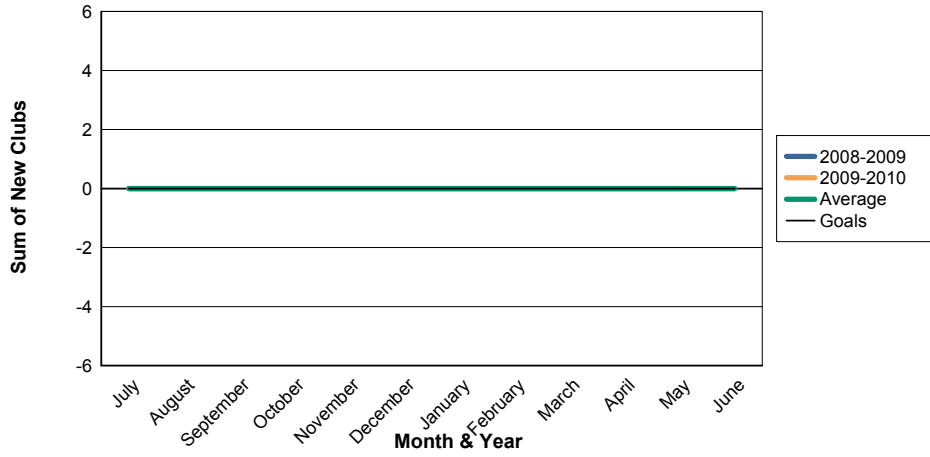

3 Year Comparisons for GMT Constitutional Area 4 By GMT District As of May 2010

Sum of New Clubs/ Month & Year

For District 101 N

Sum of Dropped Clubs/ Month & Year

For District 101 N

Sum of Net Clubs/ Month & Year