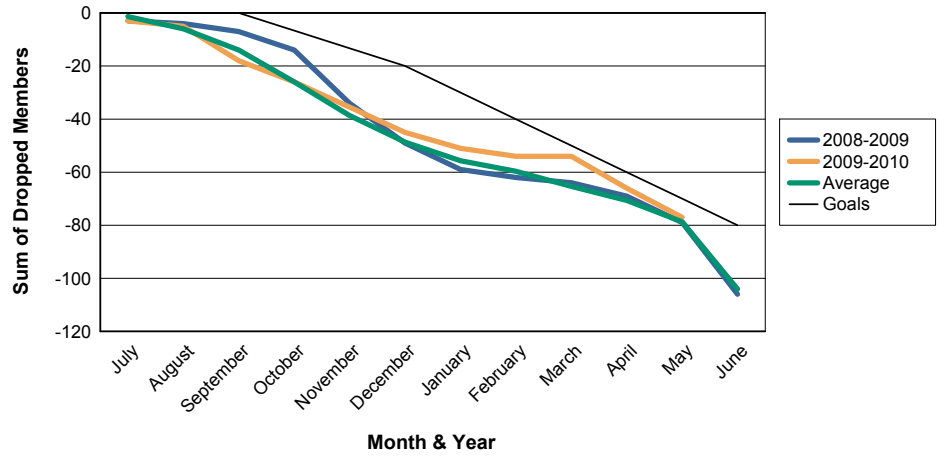

Sum of Dropped Members/ Month & Year

For District 101 N