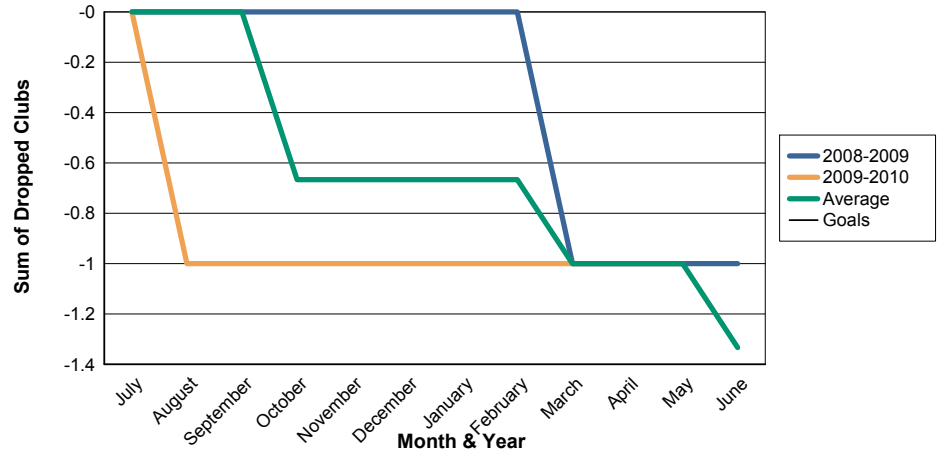

3 Year Comparisons for GMT Constitutional Area 4 By GMT District As of May 2010

Sum of New Clubs/ Month & Year

For District 101 N

Sum of Dropped Clubs/ Month & Year

For District 101 N

Sum of Net Clubs/ Month & Year