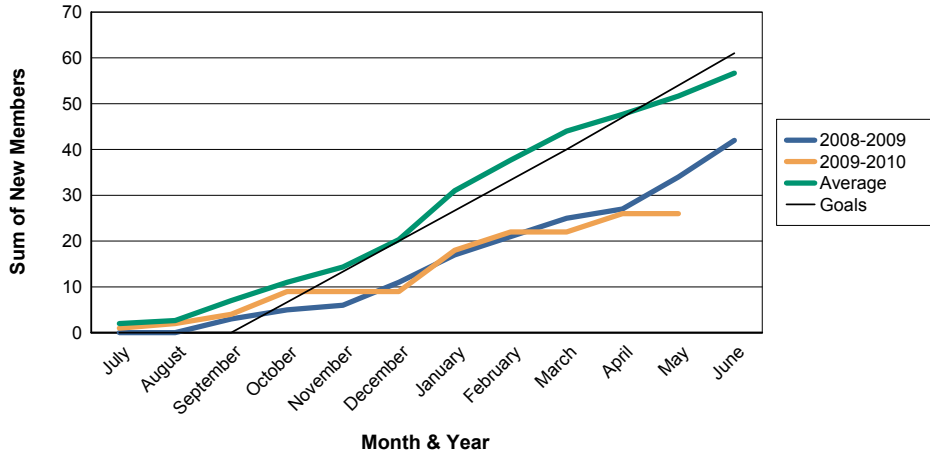

For District 101 N

Sum of Charter Members/ Month & Year

For District 101 N

3 Year Comparisons for GMT Constitutional Area 4

By GMT District

As of May 2010

Sum of New Members/ Month & Year

For District 101 N