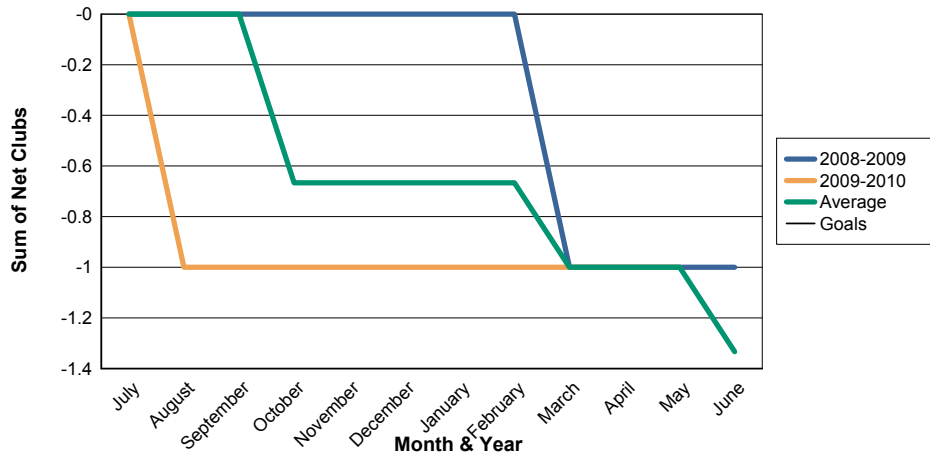

Sum of Net Clubs/ Month & Year

For District 101 N